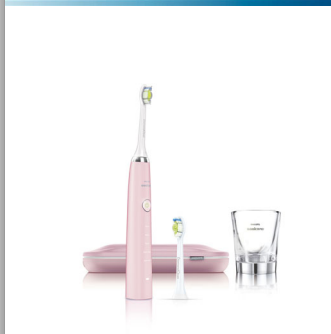

Philips Sonicare
DiamondClean
Sonic electric toothbrush

5 modes

2 brush heads
Glass charger
USB travel charger

DiamondClean

HX9362/68

Whiter, healthier teeth for life

Best Philips Sonicare whitening sonic toothbrush

Sonicare's best whitening in our most elegant Philips Sonicare electric toothbrush. Switch to Sonicare.

Proven to improve oral health

- Improves gum health in only two weeks
- Removes up to 7x more plaque than a manual toothbrush
- Whitens teeth more than 2x better than a manual toothbrush
- Philips Sonicare toothbrush helps whiten teeth
- Sensitive Mode: Gentle teeth and gum cleaning

Provides a superior clean

- DiamondClean toothbrush head for Sonicare's best whitening
- Sonicare dynamic cleaning action drives fluid between teeth

Designed around you

- Dual Charging System: Charging glass and travel case

DiamondClean toothbrush heads, Philips Sonicare's best whitening brush head, have diamond shaped bristles to effectively yet gently remove surface stains and scrape away plaque. Removes stain build up from coffee, tea, red wine, cigarettes and tobacco in just 1 week.