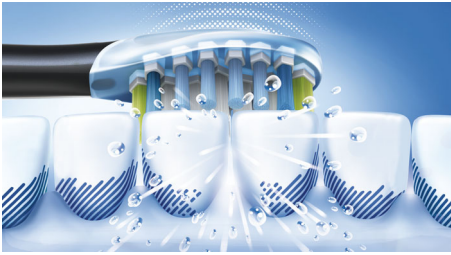

Sonic electric toothbrush
5 modes 2 brush heads, Wireless charging pad, with Deep Clean mode

HX9392/90

Highlights

Removes up to 10x more plaque

Removes up to 10 times more plaque from hard to reach places than a manual toothbrush with AdaptiveClean brush head.