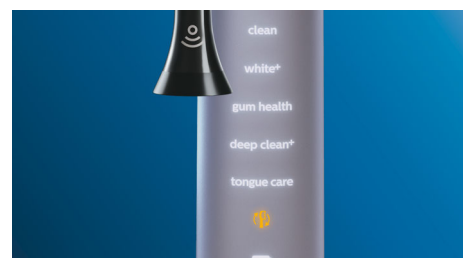

BrushSync mode pairing

Wondering which mode and intensity you should use? Wonder no longer. A microchip in your brush head tells your DiamondClean Smart which one you're using. So if you click on a gum-care brush head, for example, your toothbrush knows to select the optimal mode and intensity to provide a gentle yet effective care for your gums. All you need to do is to press the power button.