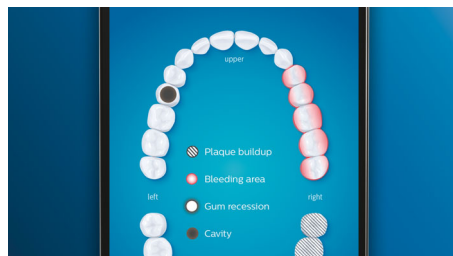

Whiter teeth, fast

Click on the Premium White brush head to remove surface stains and reveal your whitest smile. With its densely packed central stain removal bristles, it's clinically proven to remove up to 100% more stains in just three days.**

Never miss a spot

Thanks to our smart location sensor, you'll always know where you've brushed, and where you haven't. Real-time tracking on the Philips Sonicare app that lets you know when you've achieved a thorough clean, and coaches you to be a better, more mindful brusher.

TouchUp feature

If you happen to miss a spot while brushing your teeth, your app's TouchUp feature will show you. You can then go back for a second pass, and be confident you are getting a complete clean, every time.

Focus areas and goal-setting

Any trouble areas your dentist has pointed out? We'll highlight them on your in-app 3D mouth map, and remind you to pay extra attention to these areas.

Too much pressure?

You might not notice when you brush too hard, but your DiamondClean Smart will. If you use too much pressure, the light ring on the end of your handle will flash. This is a gentle reminder to ease off the pressure, and let your brush head do the work. 7 out of 10 people found this feature helped them become a better brusher.