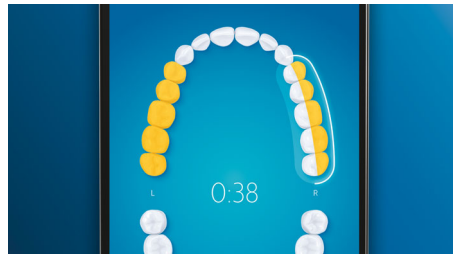

TouchUp feature

If you happen to miss a spot while brushing your teeth, your app's TouchUp feature will show you. You can then go back for a second pass, and be confident you are getting a complete clean, every time.