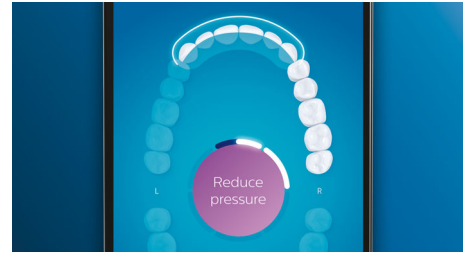

Never miss a spot

Thanks to our smart location sensor, you'll always know where you've brushed, and where you haven't. Real-time tracking on the Philips Sonicare app that lets you know when you've achieved a thorough clean, and coaches you to be a better, more mindful brusher.

TouchUp feature

If you happen to miss a spot while brushing your teeth, your app's TouchUp feature will show you. You can then go back for a second pass, and be confident you are getting a complete clean, every time.

Focus areas and goal-setting

Any trouble areas your dentist has pointed out? We'll highlight them on your in-app 3D mouth map, and remind you to pay extra attention to these areas.

Too much pressure?

You might not notice when you brush too hard, but your DiamondClean Smart will. If you use too much pressure, the light ring on the end of your handle will flash. This is a gentle reminder to ease off the pressure, and let your brush head do the work. 7 out of 10 people found this feature helped them become a better brusher.