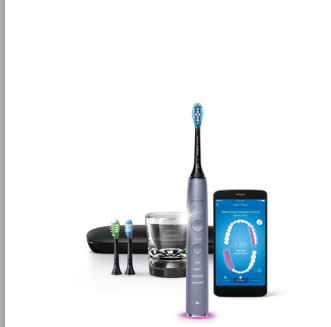

Philips Sonicare
DiamondClean Smart
Sonic electric toothbrush
with app

Personalized coaching

Smart brush head sensors
Smart brush head recognition
4 modes, 3 intensities

DiamondClean Smart

HX9903/41

Our best ever toothbrush, for complete oral care

Feel confident, with 100% coverage

The DiamondClean Smart is our best toothbrush, for complete care. Four high-performance brush heads let you focus on all areas of your oral health, and our Smart Sensor technology gives you personalized feedback and coaching.