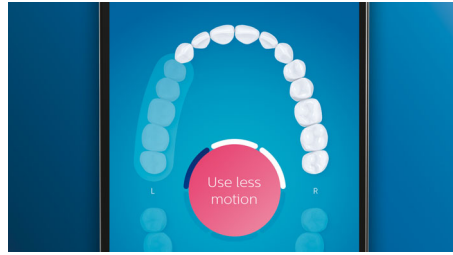

PHILIPS
sonicare

Highlights

Say goodbye to plaque

Click on the Premium plaque control brush head to experience our deepest clean. With soft flexible sides, the bristles contour to the shape of each tooth's surface to provide 4x more surface contact*** and remove up to 10x more plaque from hard-to-reach areas*.

Care for your gums

Click on the Premium Gum Care brush head to improve your gum health. Its smaller size and targeted gum line bristles deliver gentle yet effective cleaning along the gum line, where gum disease starts. It's clinically proven to deliver up to 100% less gum inflammation* and up to 7x healthier gums in just two weeks.*

Whiter teeth, fast

Click on the Premium White brush head to remove surface stains and reveal your whitest smile. With its densely packed central stain removal bristles, it's clinically proven to remove up to 100% more stains in just three days.**

Never miss a spot

Thanks to our smart location sensor, you'll always know where you've brushed, and where you haven't. Real-time tracking on the Philips Sonicare app that lets you know when you've achieved a thorough clean, and coaches you to be a better, more mindful brusher.