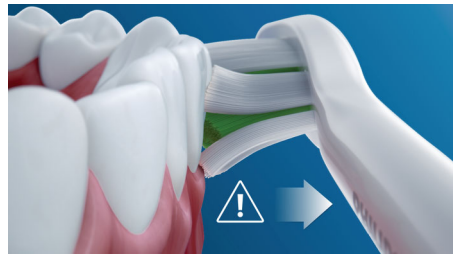

Too much pressure?

You may not notice if you're brushing too hard, but your toothbrush will. If you start taking it out on your gums, the toothbrush will make a pulsing sound as a reminder to ease off on the pressure.